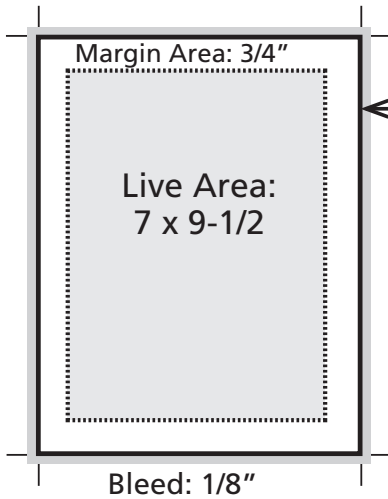

## Ad Sizes

### Full Page

← Trim Size: 8-1/2 x 11

- Live Area: 7 x 9-1/2

Allow for 3/4" Margin Size inside trim area

\*Type or Logos should not be in the margin area

- Bleed: 1/8" \*Please add crop marks

### Half Page

Ad size: 7 x 4-1/2